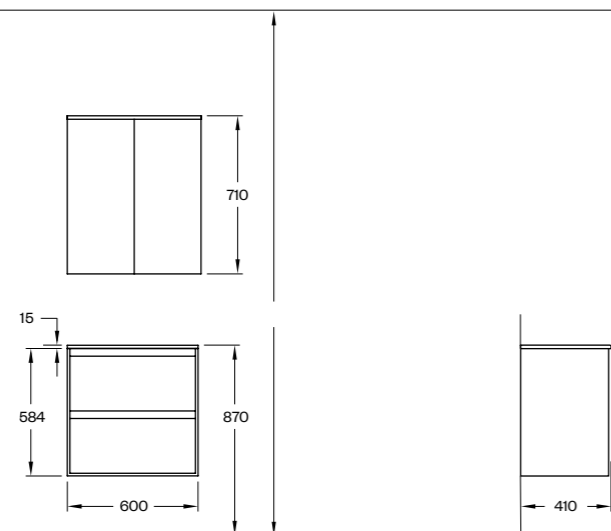

PRISLISTE₁₀₄

H2

H2/S	H2/50S	H2/60S	H2/80S
	02	04	05

H2	H2/60	H2/80	H2/100	H2/120	H2/140
	06	07	08	09	10

H2/SLIM

H2/50S

H2/50S SMOKED OAK WOOD
M7/50 SMOKED OAK WOOD WITH SHELF (50X86 MM)
PORCELAIN

H2/SLIM