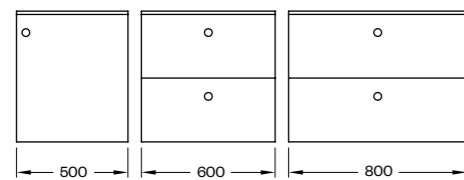

C60
OAK WOOD

C60
LIGHT ASH WOOD

C80
WALNUT WOOD

C80
SMOKED OAK WOOD

C80
DARK WOOD

LAUNDRY WALL CABINETS

H2	C60	600X710X320 MM
	C80	800X710X320 MM

H3