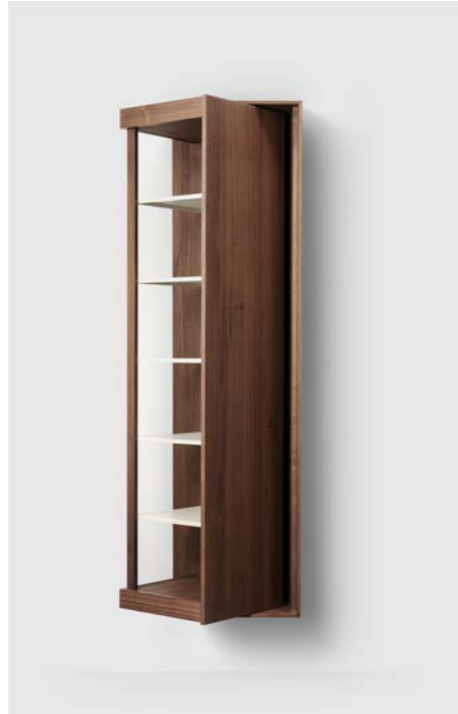

WALL CABINETS

H2 TC42—SPIN 420X1630X420 MM

38 OAK WOOD/SMOKED OAK WOOD/WALNUT WOOD