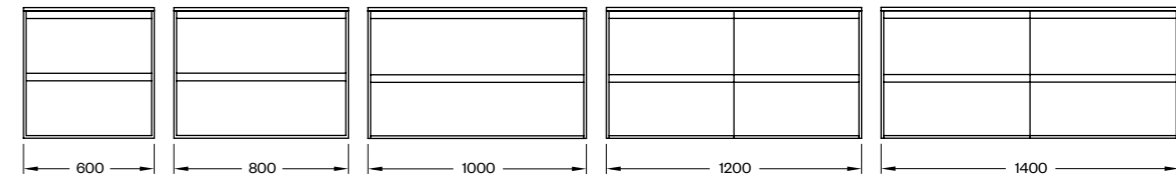

PRISLISTE₁₀₄

H2

H2/S	H2/50S	H2/60S	H2/80S
	02	04	05

H2	H2/60	H2/80	H2/100	H2/120	H2/140
	06	07	08	09	10

H2/SLIM

H2/50S

H2/50S SMOKED OAK WOOD
M7/50 SMOKED OAK WOOD WITH SHELF (50X86 MM)
PORCELAIN

H2/SLIM