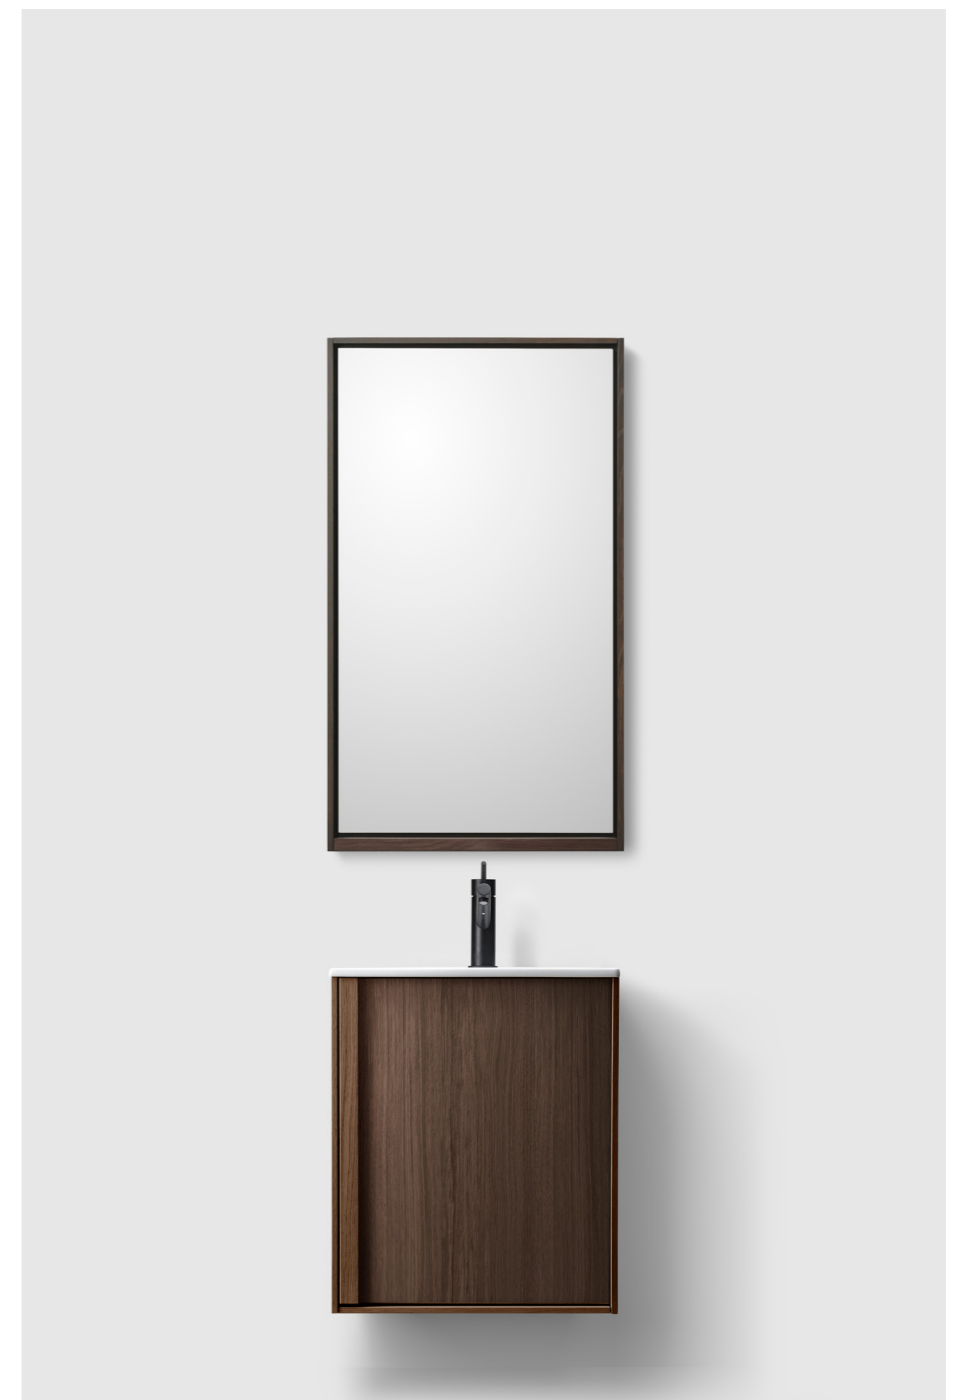

PRISLISTE₁₀₄

H2

H2/S	H2/50S	H2/60S	H2/80S
	02	04	05

H2	H2/60	H2/80	H2/100	H2/120	H2/140
	06	07	08	09	10

H2/SLIM

H2/50S

H2/50S SMOKED OAK WOOD
M7/50 SMOKED OAK WOOD WITH SHELF (50X86 MM)
PORCELAIN

H2/SLIM