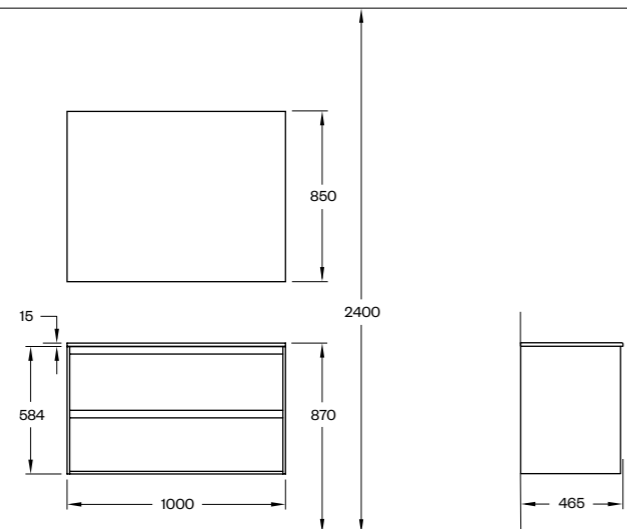

H2/100 H2/100 WALNUT WOOD
M7/100 WALNUT WOOD (100X85 MM)
PORCELAIN STONEWARE/
UM PORCELAIN SINK