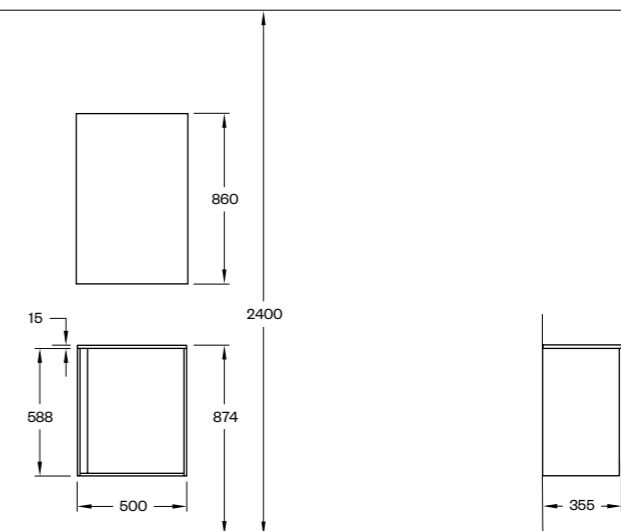

PRISLISTE₁₀₄

H2

H2/S	H2/50S	H2/60S	H2/80S
	02	04	05

H2	H2/60	H2/80	H2/100	H2/120	H2/140
	06	07	08	09	10

H2/SLIM

H2/50S

H2/50S SMOKED OAK WOOD
M7/50 SMOKED OAK WOOD WITH SHELF (50X86 MM)
PORCELAIN

H2/SLIM