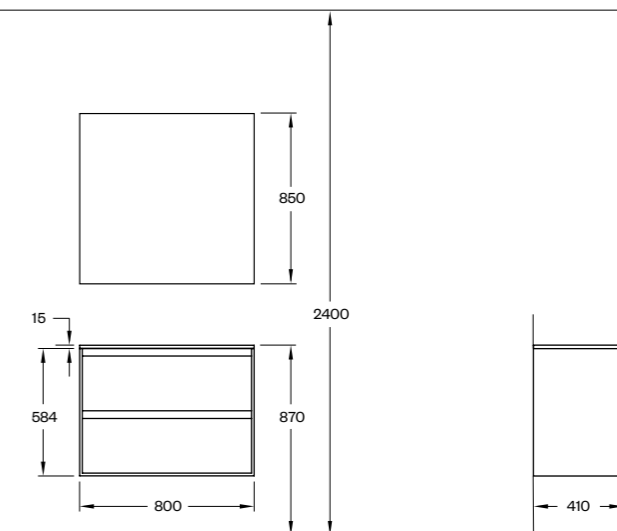

H2/80S
H2/80S OAK WOOD
M7/80 OAK WOOD (80X85 MM)
PORCELAIN