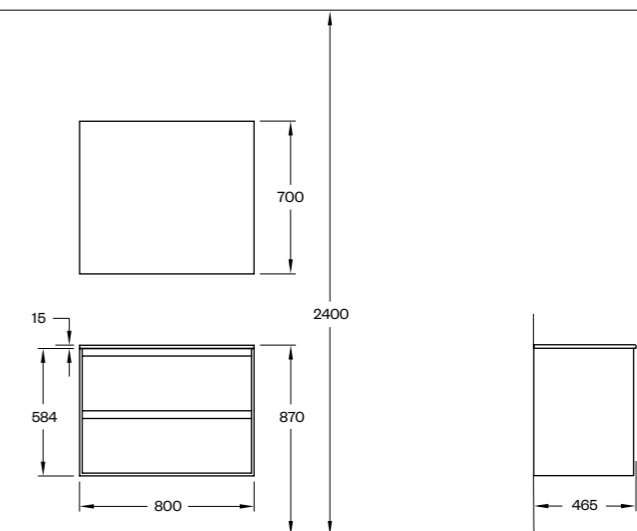

H2/80
H2/80 LIGHT ASH WOOD
M3/80 SQUARE
PORCELAIN STONEWARE/
SOLID SURFACE SINK