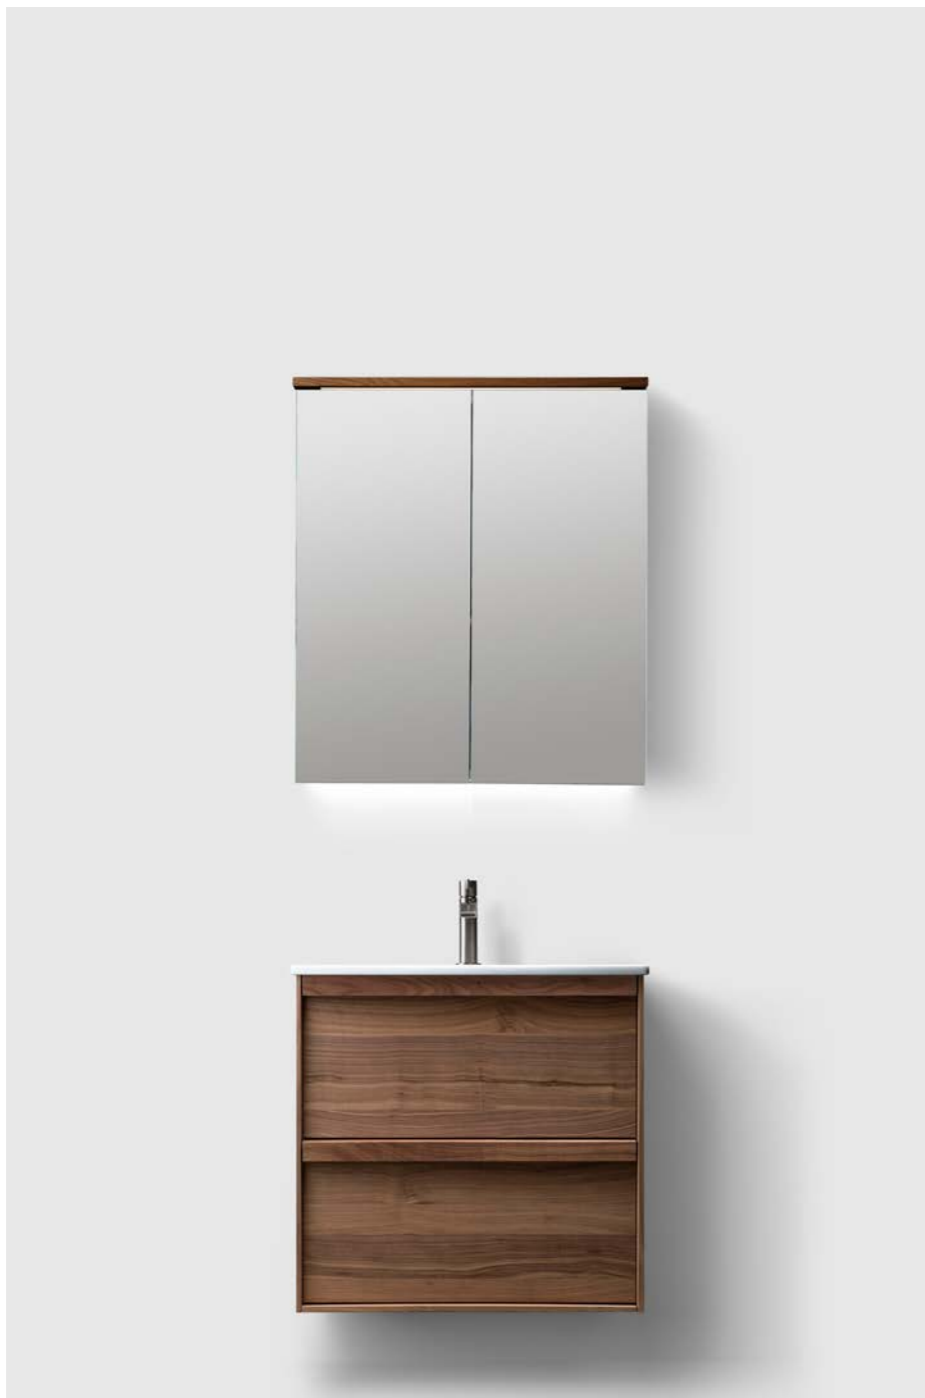

PRISLISTE₁₀₄

H2

H2/S	H2/50S	H2/60S	H2/80S
	02	04	05

H2	H2/60	H2/80	H2/100	H2/120	H2/140
	06	07	08	09	10

H2/SLIM

H2/50S

H2/50S SMOKED OAK WOOD
M7/50 SMOKED OAK WOOD WITH SHELF (50X86 MM)
PORCELAIN

H2/SLIM