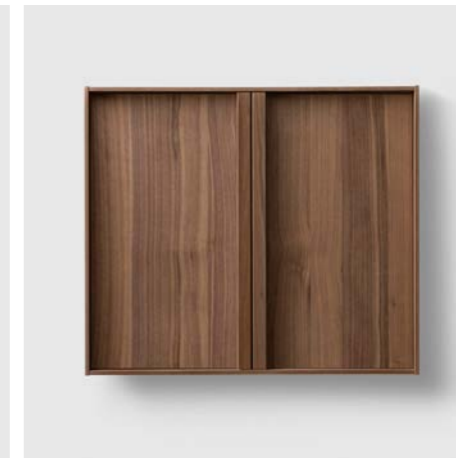

C60
OAK WOOD

C60
LIGHT ASH WOOD

C80
WALNUT WOOD

C80
SMOKED OAK WOOD

C80
DARK WOOD

LAUNDRY WALL CABINETS

H2	C60	600X710X320 MM
	C80	800X710X320 MM

H3