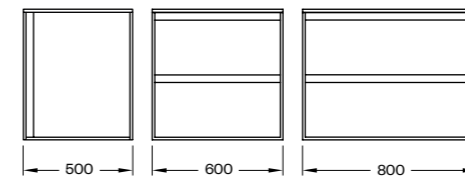

PRISLISTE₁₀₄

H2

H2/S	H2/50S	H2/60S	H2/80S
	02	04	05

H2	H2/60	H2/80	H2/100	H2/120	H2/140
	06	07	08	09	10

H2/SLIM

H2/50S

H2/50S SMOKED OAK WOOD
M7/50 SMOKED OAK WOOD WITH SHELF (50X86 MM)
PORCELAIN

H2/SLIM