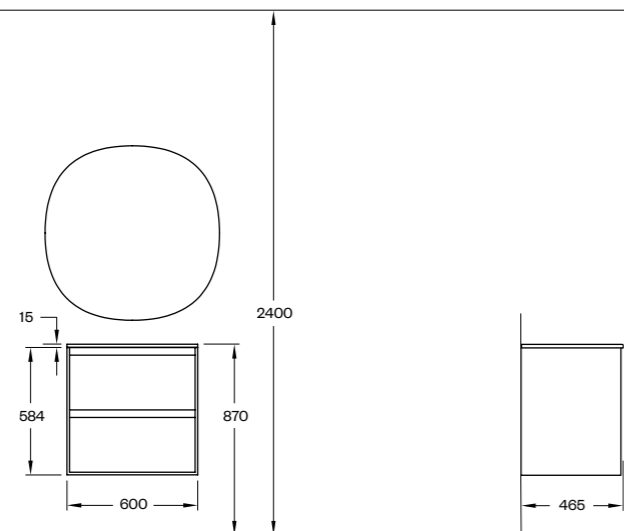

H2/60S
 H2/60S WALNUT WOOD
 H2/MC—60 WALNUT WOOD
 PORCELAIN

H2/SLIM

H2/80S
 H2/80S OAK WOOD
 M7/80 OAK WOOD (80X85 MM)
 PORCELAIN

H2

H2/60
 H2/60 DARK WOOD
 M2/80—OVAL
 PORCELAIN STONEWARE/
 STAINLESS STEEL SINK