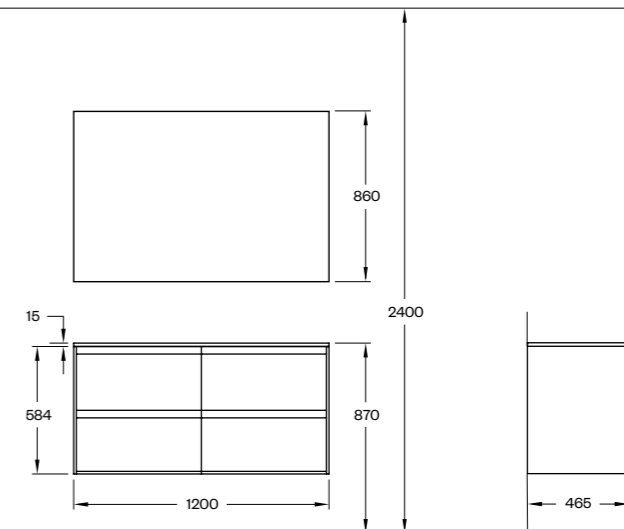

H2

H2/80
 H2/80 LIGHT ASH WOOD
 M3/80 SQUARE
 PORCELAIN STONEWARE/
 SOLID SURFACE SINK

H2

H2/100 H2/100 WALNUT WOOD
M7/100 WALNUT WOOD (100X85 MM)
PORCELAIN STONEWARE/
UM PORCELAIN SINK

H2

H2/120 H2/120 SMOKED OAK WOOD
M7/120 SMOKED OAK WOOD WITH SHELF (120X86 MM)
PORCELAIN